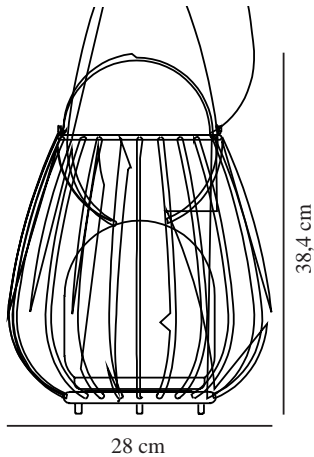

# JIM TO-GO | BATTERY LIGHT | GREY

2218105010

nordlux®

IP degree: IP54  
Class (Class 1, Class 2, Class 3):  
Class 3 (12V)  
Socket type: LED Module  
Switch placement: On the base

Primary material: Metal  
Secondary material: Plastic  
Colour of the cable: White  
Length of the cable (cm): 100  
Surface material of the cable:  
Plastic  
Suitable for Seaside: False  
Colour: Grey

Height (cm): 30.3  
Width (cm): 28  
Shade Diameter (cm): 16  
Outdoor base dimension (cm): 14  
Lenght (cm): 28

EAN: 5704924010729  
TUN: 2276879  
Item Number: 2218105010  
Pcs Per Master Carton: 4  
Sales Box Height (cm): 32.5  
Sales Box Width(cm): 29.5

Sales Box Depth (cm): 29.5  
Sales Box Volume m<sup>3</sup> : 0.0283  
Product net weight (kg): 1.54

Brightness of light (Lumen): 300  
Colour temperature (Kelvin): 2700  
Ra-value : 80  
Lifetime (hours): 30000  
Battery lasting time for each  
lumen: 300lm/5h; 150lm/10h;  
75lm/18h  
Battery recharging 0%-100% (h):  
7  
Energy class: Exempt  
Actual watt (W): 3