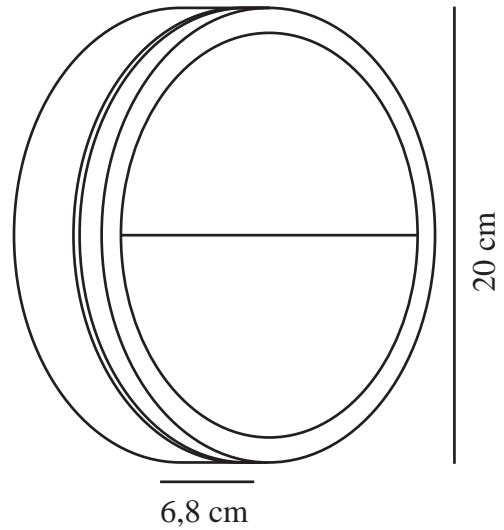

AVA SMART | CEILING LIGHT | BLACK

2019016003

nordlux®