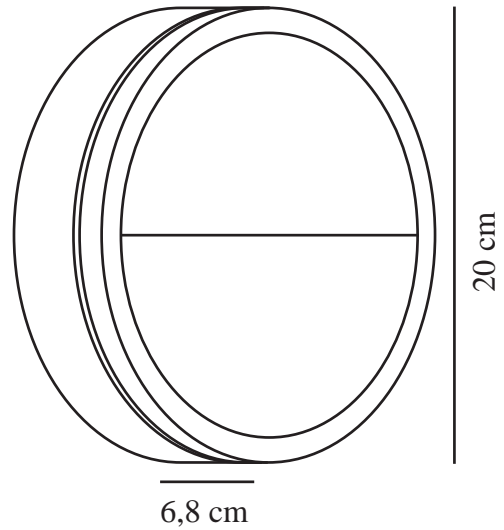

# AVA SMART | CEILING LIGHT | GREY

2019016010

nordlux®

Voltage (V): 220-240 Volt  
IP degree: IP54  
Class (Class 1, Class 2, Class 3):  
Class 1 (Earth contact)  
Socket type: LED Module  
Parallel connection: False

Primary material: Aluminium  
Secondary material: Plastic  
Colour of the glass: Opal white  
Suitable for Seaside: False  
Colour: Grey

Height (cm): 20  
Width (cm): 20  
Projection (cm): 6.8  
EAN: 5704924000492  
TUN: 2085833  
Item Number: 2019016010  
Pcs Per Master Carton: 3  
Sales Box Height (cm): 23.5

Sales Box Width(cm): 12  
Sales Box Depth (cm): 23.5  
Sales Box Volume m<sup>3</sup> : 0.0066  
Product net weight (kg): 1.05

Brightness of light (Lumen): 600  
Colour temperature (Kelvin): 2700  
Ra-value : 80  
Lifetime (hours): 30000  
Beam angle (°) : 159.2  
Candela (cd) (for directional lamp only): 0  
Energy class: D  
Actual watt (W): 9.5