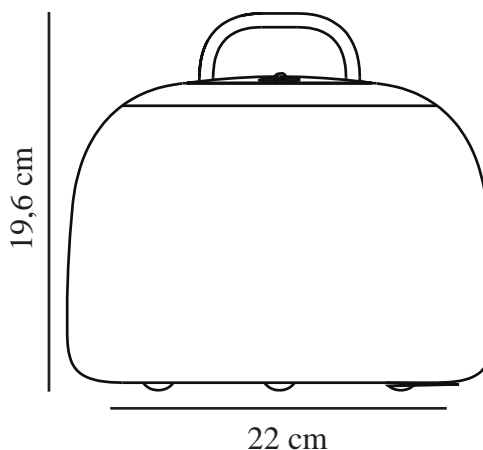

KETTLE TO-GO 22 | BATTERY LIGHT | WHITE

2018003003

nordlux®

Voltage (V): 5 Volt
IP degree: IP65
Class (Class 1, Class 2, Class 3):
Class 3 (12V)
Socket type: LED Module
Dimmerable: True
Switch placement: On the fixture

Primary material: Plastic
Colour of the cable: Black
Length of the cable (cm): 150
Surface material of the cable:
Plastic
Colour: White

Height (cm): 19.6
Width (cm): 22
Length (cm): 22

EAN: 5701581495982
TUN: 2079681
Item Number: 2018003003
Pcs Per Master Carton: 3
Sales Box Height (cm): 21
Sales Box Width (cm): 22.5

Sales Box Depth (cm): 22.5
Sales Box Volume m³ : 0.0106
Product net weight (kg): 0.57

Brightness of light (Lumen): 300
Colour temperature (Kelvin): 2700
Ra-value : 80
Lifetime (hours): 30000
Beam angle (°) : 120
Battery lasting time for each
lumen: 300lm/6h;
200lm/9h, 100lm/18h
Battery recharging 0%-100% (h):
6
Energy class: E
Actual watt (W): 4.8