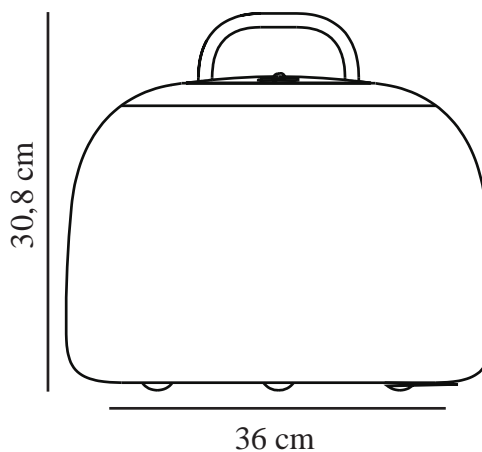

# KETTLE TO-GO 36 | BATTERY LIGHT | GREEN

2018013023

nordlux®

Voltage (V): 3,7 Volt  
IP degree: IP65  
Class (Class 1, Class 2, Class 3):  
Class 3 (12V)  
Socket type: LED Module  
Switch placement: On the base  
Parallel connection: False

Primary material: Plastic  
Secondary material: Plastic  
Colour of the cable: Black  
Length of the cable (cm): 150  
Surface material of the cable:  
Plastic  
Is the cable replaceable: True  
Colour: Green

Height (cm): 30.8  
Width (cm): 36  
Length (cm): 36  
Projection (cm): 36  
  
EAN: 5704924012891  
TUN: 2277041  
Item Number: 2018013023  
Pcs Per Master Carton: 3  
Sales Box Height (cm): 32  
Sales Box Width(cm): 36.5

Sales Box Depth (cm): 36.5  
Sales Box Volume m<sup>3</sup> : 0.0426  
Product net weight (kg): 1.5

Brightness of light (Lumen): 450  
Colour temperature (Kelvin): 2700  
Ra-value : 82.7  
Lifetime (hours): 25000  
Beam angle (°) : 120  
Candela (cd) (for directional  
lamp only): 344  
Battery lasting time for each  
lumen: 450lm/6h;  
300lm/9h, 150lm/18h  
Battery recharging 0%-100% (h):  
8  
Energy class: E  
Actual watt (W): 6.8