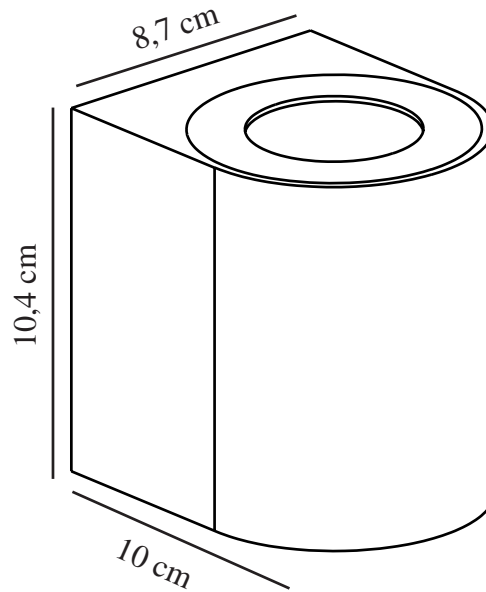

CANTO 2 | WALL LIGHT | GREY

49701010

nordlux®

Voltage (V): 230 Volt
IP degree: IP44
Class (Class 1, Class 2, Class 3):
Class 1 (Earth contact)
Socket type: LED Module
Dimmerable: False
Parallel connection: True

Primary material: Aluminium
Colour of the glass: Clear
Suitable for Seaside: False
Colour: Grey

Height (cm): 10.4
Width (cm): 8.7
Projection (cm): 10
EAN: 5701581482586
TUN: 2050184
Item Number: 49701010
Pcs Per Master Carton: 3
Sales Box Height (cm): 11.2

Sales Box Width(cm): 10.6
Sales Box Depth (cm): 9.3
Sales Box Volume m³ : 0.0011
Product net weight (kg): 0.45

Brightness of light (Lumen): 500
Colour temperature (Kelvin): 3000
Ra-value : 80
Lifetime (hours): 30000
Beam angle (°) : 120
Energy class: F
Actual watt (W): 10.6

- Three light effects included • Both up- and downlight
- Built-in parallel connection • 5-year LED guarantee

Whether Canto 2 is placed indoors or outdoors, the lamp offers a unique lighting experience. The minimalist design makes the lamp both decorative and sculptural. The light flows both up and down, and with the three included pattern inserts, it is possible to change the light image according to desire and personal style.