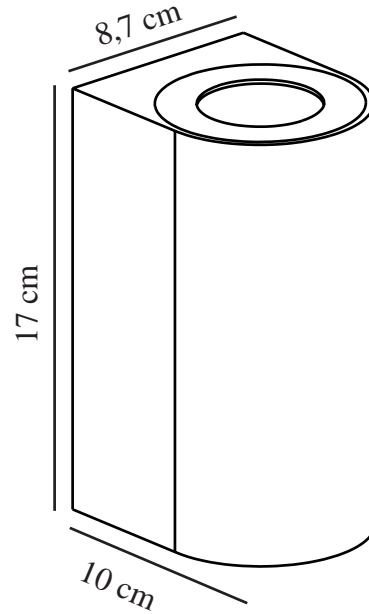

CANTO MAXI 2 | WALL LIGHT | GALVANIZED

49721031

nordlux®

Voltage (V): 230 Volt
IP degree: IP44
Maximum bulb wattage (W):
2X28W

Class (Class 1, Class 2, Class 3):
Class 1 (Earth contact)
Socket type: GU10
Parallel connection: True

Height (cm): 16
Width (cm): 8.7
Projection (cm): 10

EAN: 5701581483781
TUN: 2050201
Item Number: 49721031
Pcs Per Master Carton: 3

Sales Box Height (cm): 17
Sales Box Width(cm): 9
Sales Box Depth (cm): 10.6
Sales Box Volume m³ : 0.0016
Product net weight (kg): 0.84