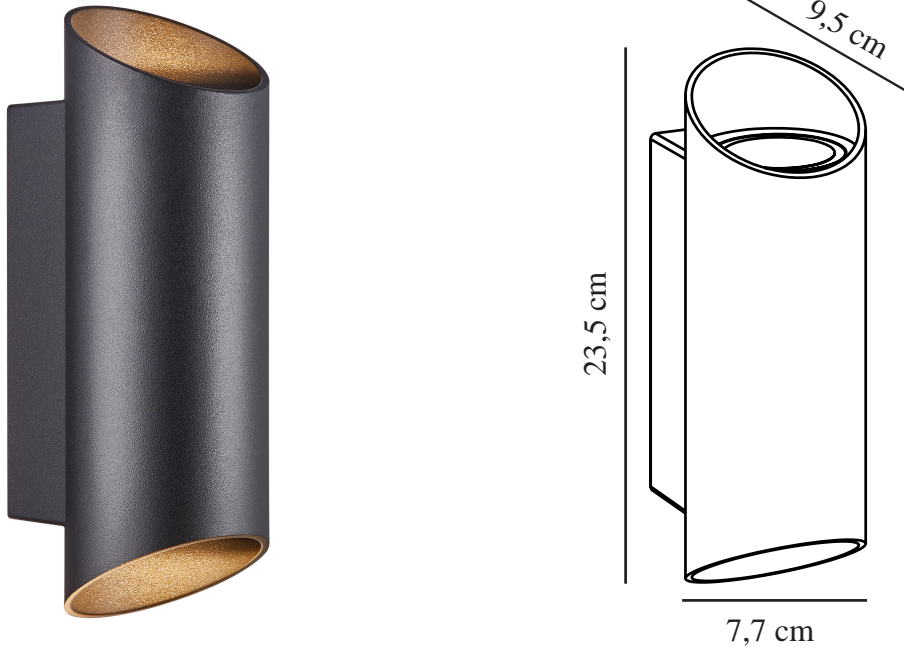

# NICO ROUND 22 | WALL LIGHT | BLACK

2218231003

nordlux®

Voltage (V): 220-240 Volt  
IP degree: IP54  
Maximum bulb wattage (W):  
2x35W  
Class (Class 1, Class 2, Class 3):  
Class 1 (Earth contact)  
Socket type: GU10  
Parallel connection: True

Height (cm): 23.5  
Width (cm): 7.7  
Shade Diameter (cm): 7.7  
Projection (cm): 9.5  
EAN: 5704924010958  
TUN: 2276908  
Item Number: 2218231003

Pcs Per Master Carton: 3  
Sales Box Height (cm): 24.5  
Sales Box Width(cm): 10.5  
Sales Box Depth (cm): 9  
Sales Box Volume m<sup>3</sup> : 0.0023  
Product net weight (kg): 0.84

Primary material: Aluminium  
Secondary material: Glass  
Suitable for Seaside: False  
Colour: Black

- Lights both up and down • Easy installation
- Parallel connection possible

Nico Cylinder has an elegant and modern design that casts the light both up and down, creating a beautiful light effect. The round and oblique silhouette fits most exterior designs with a classic or contemporary architecture.