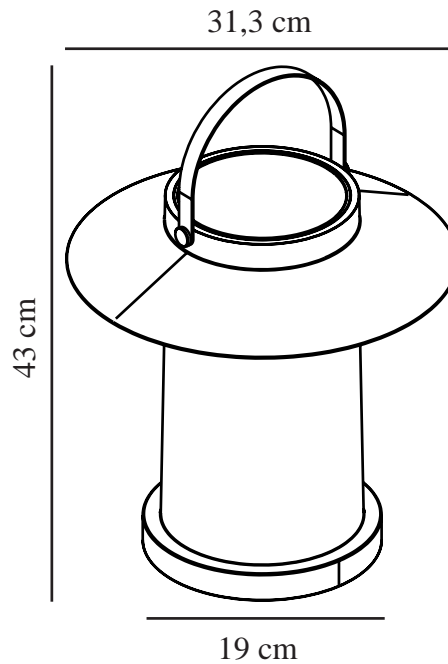

TEMPLE TO-GO 35 | BATTERY LIGHT | GALVANIZED

nordlux®

2218335031

IP degree: IP54
Class (Class 1, Class 2, Class 3):
Class 3 (12V)
Socket type: SolarLed
Switch placement: On the base

Height (cm): 30.4
Width (cm): 31.3
Shade Diameter (cm): 31.3
Outdoor base dimension (cm): 19
Lenght (cm): 31.3

Sales Box Width(cm): 32
Sales Box Depth (cm): 32
Sales Box Volume m³ : 0.0328
Product net weight (kg): 1.37

Primary material: Galvanized steel
Secondary material: Plastic
Colour of the cable: Black
Length of the cable (cm): 100
Surface material of the cable:
Plastic
Suitable for Seaside: True
Colour: Galvanized

EAN: 5704924011115
TUN: 2276877
Item Number: 2218335031
Pcs Per Master Carton: 3
Sales Box Height (cm): 32

Brightness of light (Lumen): 138
Colour temperature (Kelvin): 3000
Ra-value : 80
Lifetime (hours): 25000
Candela (cd) (for directional
lamp only): 320
Battery lasting time for each
lumen: 5-5.5 hours
Battery recharging 0%-100% (h):
10
Actual watt (W): 3