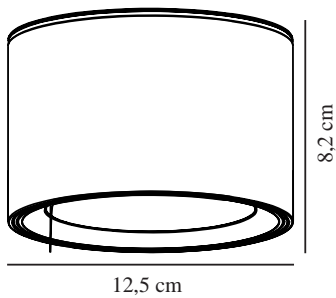

LANDON 8 | BATHROOM LIGHTING | WHITE

2110660101

nordlux®

Voltage (V): 230 Volt

IP degree: IP44

Class (Class 1, Class 2, Class 3):

Class 2 (Double isolated)

Socket type: LED Module

Parallel connection: True

Primary material: Metal

Secondary material: Plastic

Colour: White

Height (cm): 8.2

EAN: 5704924007309

TUN: 2160535

Item Number: 2110660101

Pcs Per Master Carton: 3

Sales Box Height (cm): 11.25

Sales Box Width(cm): 13

Sales Box Depth (cm): 13

Sales Box Volume m³ : 0.0019

Product net weight (kg): 0.504

Brightness of light (Lumen): 600

Colour temperature (Kelvin): 2700

Ra-value : 80

Lifetime (hours): 20000

Beam angle (°) : 110

Energy class: F

Actual watt (W): 6.5

- 3-step Moodmaker™ dimming by using your regular wall switch • Night light • Suitable for the bathroom (IP44)
- Extra lid for mounting on hook included (IP20) • Easy installation • 5-year LED guarantee

Landon is a series of surface mounted downlights with a built-in Moodmaker™ functionality that dims the light in the inner and outer light ring in three different steps. The third step enables a dim night light that is perfect for illuminating the bathroom during the night. High IP protection (IP44) makes this downlight suitable for humid areas, such as the bathroom.

ENERG

Nordlux
2110660101

A

B

C

D

E

F

G

F

7
kWh/1000h

2019/2015