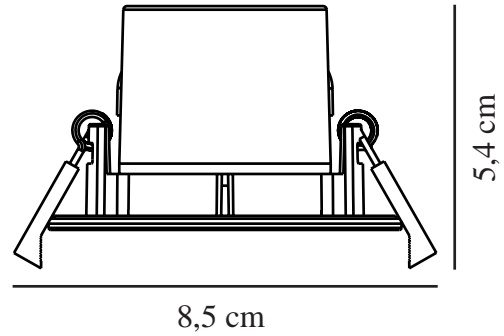

DON SMART | COLOUR | DOWNLIGHT | BLACK

2110900103

nordlux®