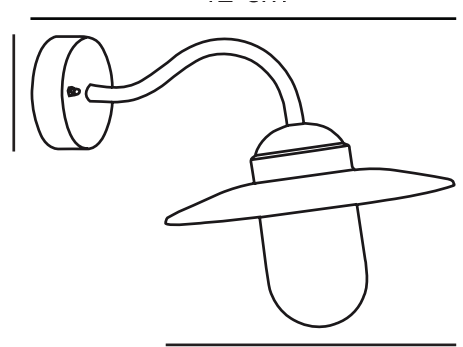

LUXEMBOURG | WALL LIGHT | GALVANIZED

22661031

nordlux®

Voltage (V): 230 Volt
IP degree: IP54
Maximum bulb wattage (W): 60W
Class (Class 1, Class 2, Class 3):
Class 1 (Earth contact)
Socket type: E27
Parallel connection: True

Primary material: Galvanized steel
Secondary material: Glass
Colour of the glass: Clear
Suitable for Seaside: True
Colour: Galvanized

Height (cm): 27
Width (cm): 27.5
Shade Diameter (cm): 27.5
Projection (cm): 47

- Built-in daylight and motion sensor
- Built-in parallel connection
- Durable material that is well-suited for harsh weather
- 15-year guarantee on extensive corrosion

This elegant wall light from the Nordlux Luxembourg series is a classic outdoor wall light with a glass dome to provide beautiful lighting at your entrance, in the driveway, garage, on the terrace, or on the patio. The light is equipped with a sensor, which makes the light switch on automatically when someone passes. The light can be connected in parallel with several lights and is equipped with an LED bulb.