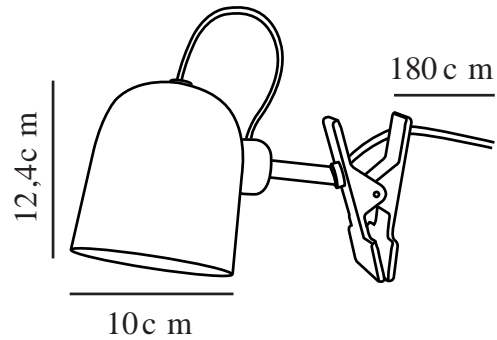

ANGLE | CLAMP LAMP | WHITE/TELEGREY

2220362001

Voltage (V): 220-240 Volt
IP degree: IP20
Maximum bulb wattage (W): 15W
Class (Class 1, Class 2, Class 3):
Class 2 (Double isolated)
Socket type: GU10
Switch placement: On the cable

Primary material: Metal
Secondary material: Plastic
Colour of the cable: White
Length of the cable (cm): 180
Surface material of the cable:
Textile
Is the cable replaceable: False
Colour: White/Telegrey

Height (cm): 12.4
Width (cm): 10
Shade Diameter (cm): 10
Length (cm): 10
Tilt Angle (°): 170
Turning Angle (°): 90

EAN: 5704924010200
Item Number: 2220362001
Pcs Per Master Carton: 3

Sales Box Height (cm): 23.5
Sales Box Width (cm): 12
Sales Box Depth (cm): 14
Sales Box Volume m³: 0.0039
Product net weight (kg): 0.5

- Cool and playful design • Satin soft, matte surface
- Magnet for easy adjustment of the shade • Easy to place

The Angle series by Danish designer Maria Berntsen has a modern and timeless design expression. The lamp is carried out in a playful and interactive design with a magnetically attached shade that can easily be adjusted to fit your needs. Turn, tilt or move the shade for a directional or indirect light. The lamp has a practical clamp that makes it possible to place the lamp on a shelf, a bookcase or anywhere you want to highlight selected details in your interior.