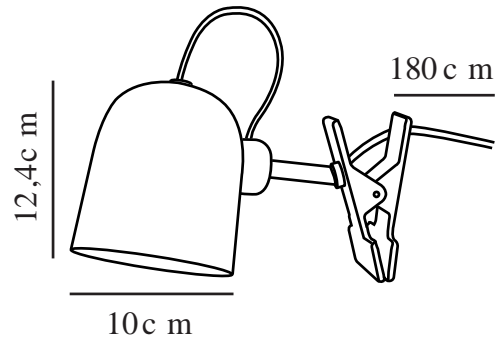

ANGLE | CLAMP LAMP | BLACK

2220362003

Voltage (V): 220-240 Volt
IP degree: IP20
Maximum bulb wattage (W): 15W
Class (Class 1, Class 2, Class 3):
Class 2 (Double isolated)
Socket type: GU10
Switch placement: On the cable

Primary material: Metal
Secondary material: Plastic
Colour of the cable: Black
Length of the cable (cm): 180
Surface material of the cable:
Textile
Is the cable replaceable: False
Colour: Black

Height (cm): 12.4
Width (cm): 10
Shade Diameter (cm): 10
Length (cm): 10
Tilt Angle (°): 170
Turning Angle (°): 90

EAN: 5704924010217
Item Number: 2220362003
Pcs Per Master Carton: 3

Sales Box Height (cm): 23.5
Sales Box Width (cm): 12
Sales Box Depth (cm): 14
Sales Box Volume m³: 0.0039
Product net weight (kg): 0.5

- Cool and playful design
- Satin soft, matte surface
- Magnet for easy adjustment of the shade
- Easy to place

The Angle series by Danish designer Maria Berntsen has a modern and timeless design expression. The lamp is carried out in a playful and interactive design with a magnetically attached shade that can easily be adjusted to fit your needs. Turn, tilt or move the shade for a directional or indirect light. The lamp has a practical clamp that makes it possible to place the lamp on a shelf, a bookcase or anywhere you want to highlight selected details in your interior.