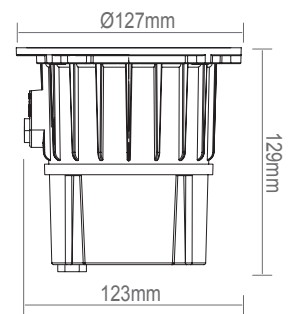

90964

Hoxton Ground Recessed LED

FEATURES

- 3 years (2 years + 1 year) extended warranty
- Construction and finish: brushed stainless steel (304) & clear glass
- Tilt light head 30°
- IP67
- IK08

SPEC DATA

Product Wattage:	13W
Product Lumen:	1000
Lumen/W:	77
Kelvin:	3000K
Energy Rating:	A+
Dimmable:	No
Beam Angle:	38°
CRI:	80
Lifetime (Hours):	25000
SDCM:	6
Driver Type:	Constant Current 300mA
Product Voltage:	220-240V
Power Factor:	0.54
Surge Protection (KV):	0.5
Operating Temp.:	-20 to 40 Degree
Product Weight (KG):	1.25
Class:	1
Cut Hole Dia:	135mm
Minimum cavity depth:	155mm

ACCESSORIES

- 90131, Inline IP68 connector straight
- 90132, Inline IP68 connector tee

Ø141mm

supplied housing

LED body