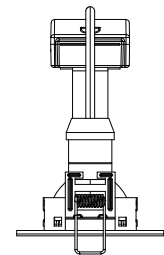

79979

Speculo Fire Rated Recessed Downlight

FEATURES

- 2 years warranty
- Brushed chrome finish
- Constructed from steel & clear glass
- Suitable for bathroom zone 1 if used in conjunction with a 30MA RCD
- Fire rated to 30, 60 & 90 minutes

SPEC DATA

Product Wattage:	GU10 (required)
Dimmable:	Y
Product Voltage:	220-240V
IP Rating:	65
Product Weight (KG):	0.151
Terminal Block:	4-way quick fit
Class:	2
Cut Hole Dia:	Ø67mm
Minimum Cavity Depth:	122mm

Quick fit