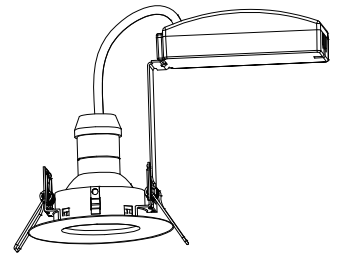

79979

Speculo Fire Rated Recessed Downlight

FEATURES

- 2 years warranty
- Brushed chrome finish
- Constructed from steel & clear glass
- Suitable for bathroom zone 1 if used in conjunction with a 30MA RCD
- Fire rated to 30, 60 & 90 minutes

SPEC DATA

Product Wattage:	GU10 (required)
Dimmable:	Y
Product Voltage:	220-240V
IP Rating:	65
Product Weight (KG):	0.151
Terminal Block:	4-way quick fit
Class:	2
Cut Hole Dia:	Ø67mm
Minimum Cavity Depth:	122mm

Quick fit