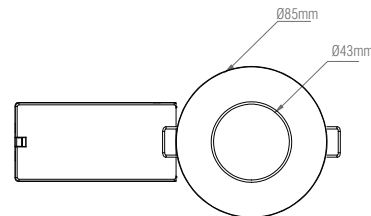

79979

Speculo Fire Rated Recessed Downlight

FEATURES

- 2 years warranty
- Brushed chrome finish
- Constructed from steel & clear glass
- Suitable for bathroom zone 1 if used in conjunction with a 30MA RCD
- Fire rated to 30, 60 & 90 minutes

SPEC DATA

Product Wattage:	GU10 (required)
Dimmable:	Y
Product Voltage:	220-240V
IP Rating:	65
Product Weight (KG):	0.151
Terminal Block:	4-way quick fit
Class:	2
Cut Hole Dia:	Ø67mm
Minimum Cavity Depth:	122mm

ACCESSORIES

81018, Speculo bracket
78485, Pacto 10W, 3000K
78486, Pacto 10W, 4000K
70257, GU10 LED 60°, 3000K
70258, GU10 LED 60°, 4000K
74045, GU10 LED 60°, 6000K
70259, GU10 LED dimmable 60°, 3000K
70260, GU10 LED dimmable 60°, 4000K
74048, GU10 LED dimmable 60°, 6000K
78859, GU10 LED SMD 38°, 3000K
78860, GU10 LED SMD 38°, 4000K
78861, GU10 LED SMD 38°, 6000K
78862, GU10 LED SMD dimmable 38°, 3000K
78863, GU10 LED SMD dimmable 38°, 4000K
78864, GU10 LED SMD dimmable 38°, 6000K
90631, GU10 LED SMD 38°, 3000K
90632, GU10 LED SMD 38°, 4000K
90982, GU10 LED SMD dimmable 38°, 3000K
90983, GU10 LED SMD dimmable 38°, 4000K