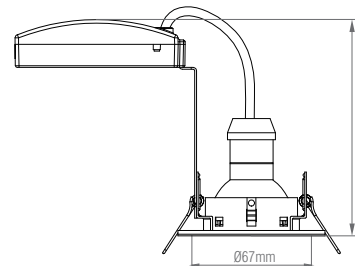

79979

Speculo Fire Rated Recessed Downlight

FEATURES

- 2 years warranty
- Brushed chrome finish
- Constructed from steel & clear glass
- Suitable for bathroom zone 1 if used in conjunction with a 30MA RCD
- Fire rated to 30, 60 & 90 minutes

SPEC DATA

Product Wattage:	GU10 (required)
Dimmable:	Y
Product Voltage:	220-240V
IP Rating:	65
Product Weight (KG):	0.151
Terminal Block:	4-way quick fit
Class:	2
Cut Hole Dia:	Ø67mm
Minimum Cavity Depth:	122mm

ACCESSORIES

81018, Speculo bracket
78485, Pacto 10W, 3000K
78486, Pacto 10W, 4000K
70257, GU10 LED 60°, 3000K
70258, GU10 LED 60°, 4000K
74045, GU10 LED 60°, 6000K
70259, GU10 LED dimmable 60°, 3000K
70260, GU10 LED dimmable 60°, 4000K
74048, GU10 LED dimmable 60°, 6000K
78859, GU10 LED SMD 38°, 3000K
78860, GU10 LED SMD 38°, 4000K
78861, GU10 LED SMD 38°, 6000K
78862, GU10 LED SMD dimmable 38°, 3000K
78863, GU10 LED SMD dimmable 38°, 4000K
78864, GU10 LED SMD dimmable 38°, 6000K
90631, GU10 LED SMD 38°, 3000K
90632, GU10 LED SMD 38°, 4000K
90982, GU10 LED SMD dimmable 38°, 3000K
90983, GU10 LED SMD dimmable 38°, 4000K