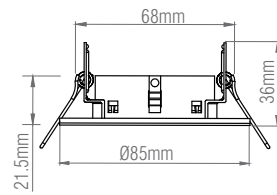

79979

Speculo Fire Rated Recessed Downlight

FEATURES

- 2 years warranty
- Brushed chrome finish
- Constructed from steel & clear glass
- Suitable for bathroom zone 1 if used in conjunction with a 30MA RCD
- Fire rated to 30, 60 & 90 minutes

SPEC DATA

Product Wattage:	GU10 (required)
Dimmable:	Y
Product Voltage:	220-240V
IP Rating:	65
Product Weight (KG):	0.151
Terminal Block:	4-way quick fit
Class:	2
Cut Hole Dia:	Ø67mm
Minimum Cavity Depth:	122mm

ACCESSORIES

81018, Speculo bracket
78485, Pacto 10W, 3000K
78486, Pacto 10W, 4000K
70257, GU10 LED 60°, 3000K
70258, GU10 LED 60°, 4000K
74045, GU10 LED 60°, 6000K
70259, GU10 LED dimmable 60°, 3000K
70260, GU10 LED dimmable 60°, 4000K
74048, GU10 LED dimmable 60°, 6000K
78859, GU10 LED SMD 38°, 3000K
78860, GU10 LED SMD 38°, 4000K
78861, GU10 LED SMD 38°, 6000K
78862, GU10 LED SMD dimmable 38°, 3000K
78863, GU10 LED SMD dimmable 38°, 4000K
78864, GU10 LED SMD dimmable 38°, 6000K
90631, GU10 LED SMD 38°, 3000K
90632, GU10 LED SMD 38°, 4000K
90982, GU10 LED SMD dimmable 38°, 3000K
90983, GU10 LED SMD dimmable 38°, 4000K

Quick fit