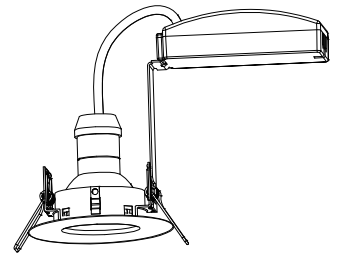

79980

Speculo Fire Rated Recessed Downlight

FEATURES

- 2 years warranty
- Chrome plate finish
- Constructed from steel & clear glass
- Suitable for bathroom zone 1 if used in conjunction with a 30MA RCD
- Fire rated to 30, 60 & 90 minutes

SPEC DATA

Product Wattage:	GU10 (required)
Dimmable:	Y
Product Voltage:	220-240V
IP Rating:	65
Product Weight (KG):	0.151
Terminal Block:	4-way quick fit
Class:	2
Cut Hole Dia:	Ø67mm
Minimum Cavity Depth:	120mm

Quick fit