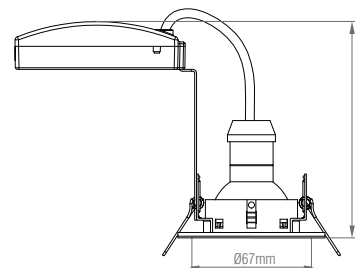

79980

Speculo Fire Rated Recessed Downlight

FEATURES

- 2 years warranty
- Chrome plate finish
- Constructed from steel & clear glass
- Suitable for bathroom zone 1 if used in conjunction with a 30MA RCD
- Fire rated to 30, 60 & 90 minutes

SPEC DATA

Product Wattage:	GU10 (required)
Dimmable:	Y
Product Voltage:	220-240V
IP Rating:	65
Product Weight (KG):	0.151
Terminal Block:	4-way quick fit
Class:	2
Cut Hole Dia:	Ø67mm
Minimum Cavity Depth:	120mm

ACCESSORIES

81018, Speculo bracket
78485, Pacto 10W, 3000K
78486, Pacto 10W, 4000K
70257, GU10 LED 60°, 3000K
70258, GU10 LED 60°, 4000K
74045, GU10 LED 60°, 6000K
70259, GU10 LED dimmable 60°, 3000K
70260, GU10 LED dimmable 60°, 4000K
74048, GU10 LED dimmable 60°, 6000K
78859, GU10 LED SMD 38°, 3000K
78860, GU10 LED SMD 38°, 4000K
78861, GU10 LED SMD 38°, 6000K
78862, GU10 LED SMD dimmable 38°, 3000K
78863, GU10 LED SMD dimmable 38°, 4000K
78864, GU10 LED SMD dimmable 38°, 6000K
90631, GU10 LED SMD 38°, 3000K
90632, GU10 LED SMD 38°, 4000K
90982, GU10 LED SMD dimmable 38°, 3000K
90983, GU10 LED SMD dimmable 38°, 4000K