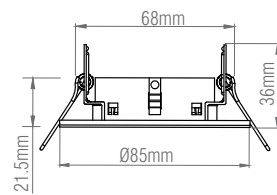

79980

Speculo Fire Rated Recessed Downlight

FEATURES

- 2 years warranty
- Chrome plate finish
- Constructed from steel & clear glass
- Suitable for bathroom zone 1 if used in conjunction with a 30MA RCD
- Fire rated to 30, 60 & 90 minutes

SPEC DATA

Product Wattage:	GU10 (required)
Dimmable:	Y
Product Voltage:	220-240V
IP Rating:	65
Product Weight (KG):	0.151
Terminal Block:	4-way quick fit
Class:	2
Cut Hole Dia:	Ø67mm
Minimum Cavity Depth:	120mm

ACCESSORIES

81018, Speculo bracket
78485, Pacto 10W, 3000K
78486, Pacto 10W, 4000K
70257, GU10 LED 60°, 3000K
70258, GU10 LED 60°, 4000K
74045, GU10 LED 60°, 6000K
70259, GU10 LED dimmable 60°, 3000K
70260, GU10 LED dimmable 60°, 4000K
74048, GU10 LED dimmable 60°, 6000K
78859, GU10 LED SMD 38°, 3000K
78860, GU10 LED SMD 38°, 4000K
78861, GU10 LED SMD 38°, 6000K
78862, GU10 LED SMD dimmable 38°, 3000K
78863, GU10 LED SMD dimmable 38°, 4000K
78864, GU10 LED SMD dimmable 38°, 6000K
90631, GU10 LED SMD 38°, 3000K
90632, GU10 LED SMD 38°, 4000K
90982, GU10 LED SMD dimmable 38°, 3000K
90983, GU10 LED SMD dimmable 38°, 4000K

Quick fit