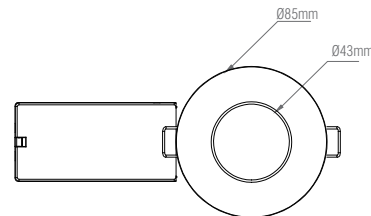

79980

Speculo Fire Rated Recessed Downlight

FEATURES

- 2 years warranty
- Chrome plate finish
- Constructed from steel & clear glass
- Suitable for bathroom zone 1 if used in conjunction with a 30MA RCD
- Fire rated to 30, 60 & 90 minutes

SPEC DATA

Product Wattage:	GU10 (required)
Dimmable:	Y
Product Voltage:	220-240V
IP Rating:	65
Product Weight (KG):	0.151
Terminal Block:	4-way quick fit
Class:	2
Cut Hole Dia:	Ø67mm
Minimum Cavity Depth:	120mm

ACCESSORIES

81018, Speculo bracket
78485, Pacto 10W, 3000K
78486, Pacto 10W, 4000K
70257, GU10 LED 60°, 3000K
70258, GU10 LED 60°, 4000K
74045, GU10 LED 60°, 6000K
70259, GU10 LED dimmable 60°, 3000K
70260, GU10 LED dimmable 60°, 4000K
74048, GU10 LED dimmable 60°, 6000K
78859, GU10 LED SMD 38°, 3000K
78860, GU10 LED SMD 38°, 4000K
78861, GU10 LED SMD 38°, 6000K
78862, GU10 LED SMD dimmable 38°, 3000K
78863, GU10 LED SMD dimmable 38°, 4000K
78864, GU10 LED SMD dimmable 38°, 6000K
90631, GU10 LED SMD 38°, 3000K
90632, GU10 LED SMD 38°, 4000K
90982, GU10 LED SMD dimmable 38°, 3000K
90983, GU10 LED SMD dimmable 38°, 4000K