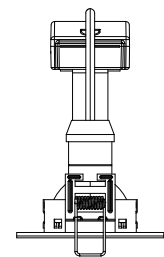

79980

Speculo Fire Rated Recessed Downlight

FEATURES

- 2 years warranty
- Chrome plate finish
- Constructed from steel & clear glass
- Suitable for bathroom zone 1 if used in conjunction with a 30MA RCD
- Fire rated to 30, 60 & 90 minutes

SPEC DATA

Product Wattage:	GU10 (required)
Dimmable:	Y
Product Voltage:	220-240V
IP Rating:	65
Product Weight (KG):	0.151
Terminal Block:	4-way quick fit
Class:	2
Cut Hole Dia:	Ø67mm
Minimum Cavity Depth:	120mm

Quick fit