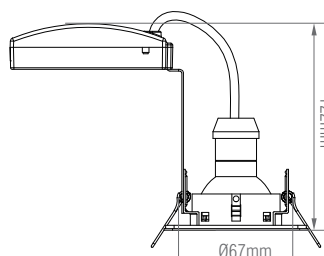

80245

Speculo Fire Rated Recessed Downlight

FEATURES

- 2 years warranty
- Brushed chrome & clear glass finish
- Constructed from steel & glass
- Suitable for bathroom zone 1 if used in conjunction with a 30MA RCD
- Fire rated to 30, 60 & 90 minutes

SPEC DATA

Product Wattage:	GU10 (required)
Dimmable:	Y
Product Voltage:	220-240V
IP Rating:	65
Product Weight (KG):	0.162
Terminal Block:	4-way quick fit
Class:	2
Cut Hole Dia:	Ø67mm
Minimum Cavity Depth:	122mm

ACCESSORIES

- 81018, Speculo bracket
- 78485, Pacto 10W, 3000K
- 78486, Pacto 10W, 4000K
- 70257, GU10 LED 60°, 3000K
- 70258, GU10 LED 60°, 4000K
- 74045, GU10 LED 60°, 6000K
- 70259, GU10 LED dimmable 60°, 3000K
- 70260, GU10 LED dimmable 60°, 4000K
- 74048, GU10 LED dimmable 60°, 6000K
- 78859, GU10 LED SMD 38°, 3000K
- 78860, GU10 LED SMD 38°, 4000K
- 78861, GU10 LED SMD 38°, 6000K
- 78862, GU10 LED SMD dimmable 38°, 3000K
- 78863, GU10 LED SMD dimmable 38°, 4000K
- 78864, GU10 LED SMD dimmable 38°, 6000K
- 90631, GU10 LED SMD 38°, 3000K
- 90632, GU10 LED SMD 38°, 4000K
- 90982, GU10 LED SMD dimmable 38°, 3000K
- 90983, GU10 LED SMD dimmable 38°, 4000K