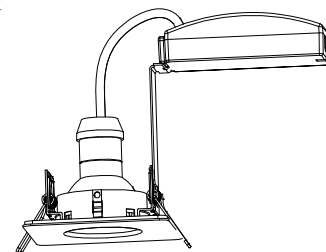

80245

Speculo Fire Rated Recessed Downlight

FEATURES

- 2 years warranty
- Brushed chrome & clear glass finish
- Constructed from steel & glass
- Suitable for bathroom zone 1 if used in conjunction with a 30MA RCD
- Fire rated to 30, 60 & 90 minutes

SPEC DATA

Product Wattage:	GU10 (required)
Dimmable:	Y
Product Voltage:	220-240V
IP Rating:	65
Product Weight (KG):	0.162
Terminal Block:	4-way quick fit
Class:	2
Cut Hole Dia:	Ø67mm
Minimum Cavity Depth:	122mm

Quick fit