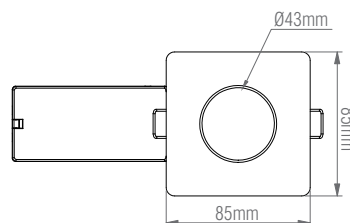

80245

Speculo Fire Rated Recessed Downlight

FEATURES

- 2 years warranty
- Brushed chrome & clear glass finish
- Constructed from steel & glass
- Suitable for bathroom zone 1 if used in conjunction with a 30MA RCD
- Fire rated to 30, 60 & 90 minutes

SPEC DATA

Product Wattage:	GU10 (required)
Dimmable:	Y
Product Voltage:	220-240V
IP Rating:	65
Product Weight (KG):	0.162
Terminal Block:	4-way quick fit
Class:	2
Cut Hole Dia:	Ø67mm
Minimum Cavity Depth:	122mm

ACCESSORIES

- 81018, Speculo bracket
- 78485, Pacto 10W, 3000K
- 78486, Pacto 10W, 4000K
- 70257, GU10 LED 60°, 3000K
- 70258, GU10 LED 60°, 4000K
- 74045, GU10 LED 60°, 6000K
- 70259, GU10 LED dimmable 60°, 3000K
- 70260, GU10 LED dimmable 60°, 4000K
- 74048, GU10 LED dimmable 60°, 6000K
- 78859, GU10 LED SMD 38°, 3000K
- 78860, GU10 LED SMD 38°, 4000K
- 78861, GU10 LED SMD 38°, 6000K
- 78862, GU10 LED SMD dimmable 38°, 3000K
- 78863, GU10 LED SMD dimmable 38°, 4000K
- 78864, GU10 LED SMD dimmable 38°, 6000K
- 90631, GU10 LED SMD 38°, 3000K
- 90632, GU10 LED SMD 38°, 4000K
- 90982, GU10 LED SMD dimmable 38°, 3000K
- 90983, GU10 LED SMD dimmable 38°, 4000K