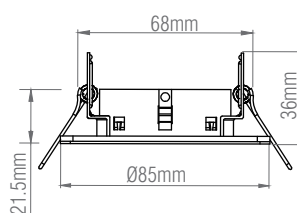

80245

Speculo Fire Rated Recessed Downlight

FEATURES

- 2 years warranty
- Brushed chrome & clear glass finish
- Constructed from steel & glass
- Suitable for bathroom zone 1 if used in conjunction with a 30MA RCD
- Fire rated to 30, 60 & 90 minutes

SPEC DATA

Product Wattage:	GU10 (required)
Dimmable:	Y
Product Voltage:	220-240V
IP Rating:	65
Product Weight (KG):	0.162
Terminal Block:	4-way quick fit
Class:	2
Cut Hole Dia:	Ø67mm
Minimum Cavity Depth:	122mm

ACCESSORIES

- 81018, Speculo bracket
- 78485, Pacto 10W, 3000K
- 78486, Pacto 10W, 4000K
- 70257, GU10 LED 60°, 3000K
- 70258, GU10 LED 60°, 4000K
- 74045, GU10 LED 60°, 6000K
- 70259, GU10 LED dimmable 60°, 3000K
- 70260, GU10 LED dimmable 60°, 4000K
- 74048, GU10 LED dimmable 60°, 6000K
- 78859, GU10 LED SMD 38°, 3000K
- 78860, GU10 LED SMD 38°, 4000K
- 78861, GU10 LED SMD 38°, 6000K
- 78862, GU10 LED SMD dimmable 38°, 3000K
- 78863, GU10 LED SMD dimmable 38°, 4000K
- 78864, GU10 LED SMD dimmable 38°, 6000K
- 90631, GU10 LED SMD 38°, 3000K
- 90632, GU10 LED SMD 38°, 4000K
- 90982, GU10 LED SMD dimmable 38°, 3000K
- 90983, GU10 LED SMD dimmable 38°, 4000K