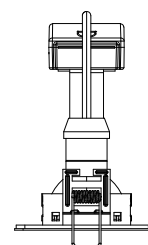

80245

Speculo Fire Rated Recessed Downlight

FEATURES

- 2 years warranty
- Brushed chrome & clear glass finish
- Constructed from steel & glass
- Suitable for bathroom zone 1 if used in conjunction with a 30MA RCD
- Fire rated to 30, 60 & 90 minutes

SPEC DATA

Product Wattage:	GU10 (required)
Dimmable:	Y
Product Voltage:	220-240V
IP Rating:	65
Product Weight (KG):	0.162
Terminal Block:	4-way quick fit
Class:	2
Cut Hole Dia:	Ø67mm
Minimum Cavity Depth:	122mm

Quick fit