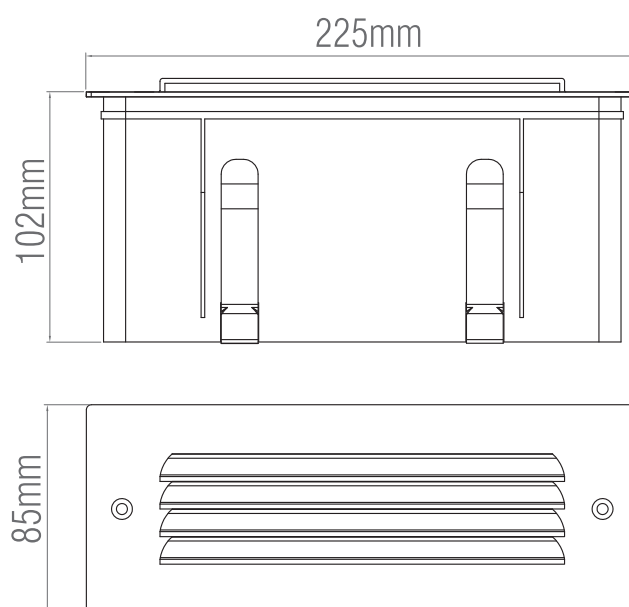

78640

Seine Louvre

FEATURES

- 3 years (2 years + 1 years) extended warranty
- Textured black & frosted PC finish
- Constructed from stainless steel (304) & polycarbonate
- IP44

SPEC DATA

Lamp Specification:	3.5W
Product Lumen:	50
Product Lumen/W:	14
Kelvin:	4000
Energy Rating:	A++
Dimmable:	No
Power Factor:	0.44
CRI:	80
Lifetime (Hours):	25000
LED chip:	San'an
SDCM:	6
Product Voltage:	220-240V
Hertz:	50/60
Surge Protection (KV):	1
Operating Temp.:	-20 to 40 Degree
Product Weight (KG):	0.71
Cut-out (mm):	H:65 x W:215
Minimum Cavity Depth (mm):	102.5
Cable Length (m):	0.2m
Cable Spec.:	H05RN-F
Class:	2

ACCESSORIES

- 90131, Inline IP68 connector straight
- 90132, Inline IP68 connector tee