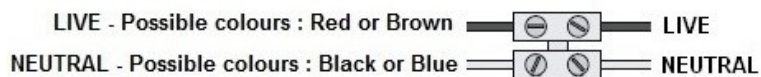

Three stage color matching
2700K--3000K--4000K--off

Q.C APPROVED
17/11/2020
ISSUE 1

MAINS SUPPLY

LIGHT FITTING