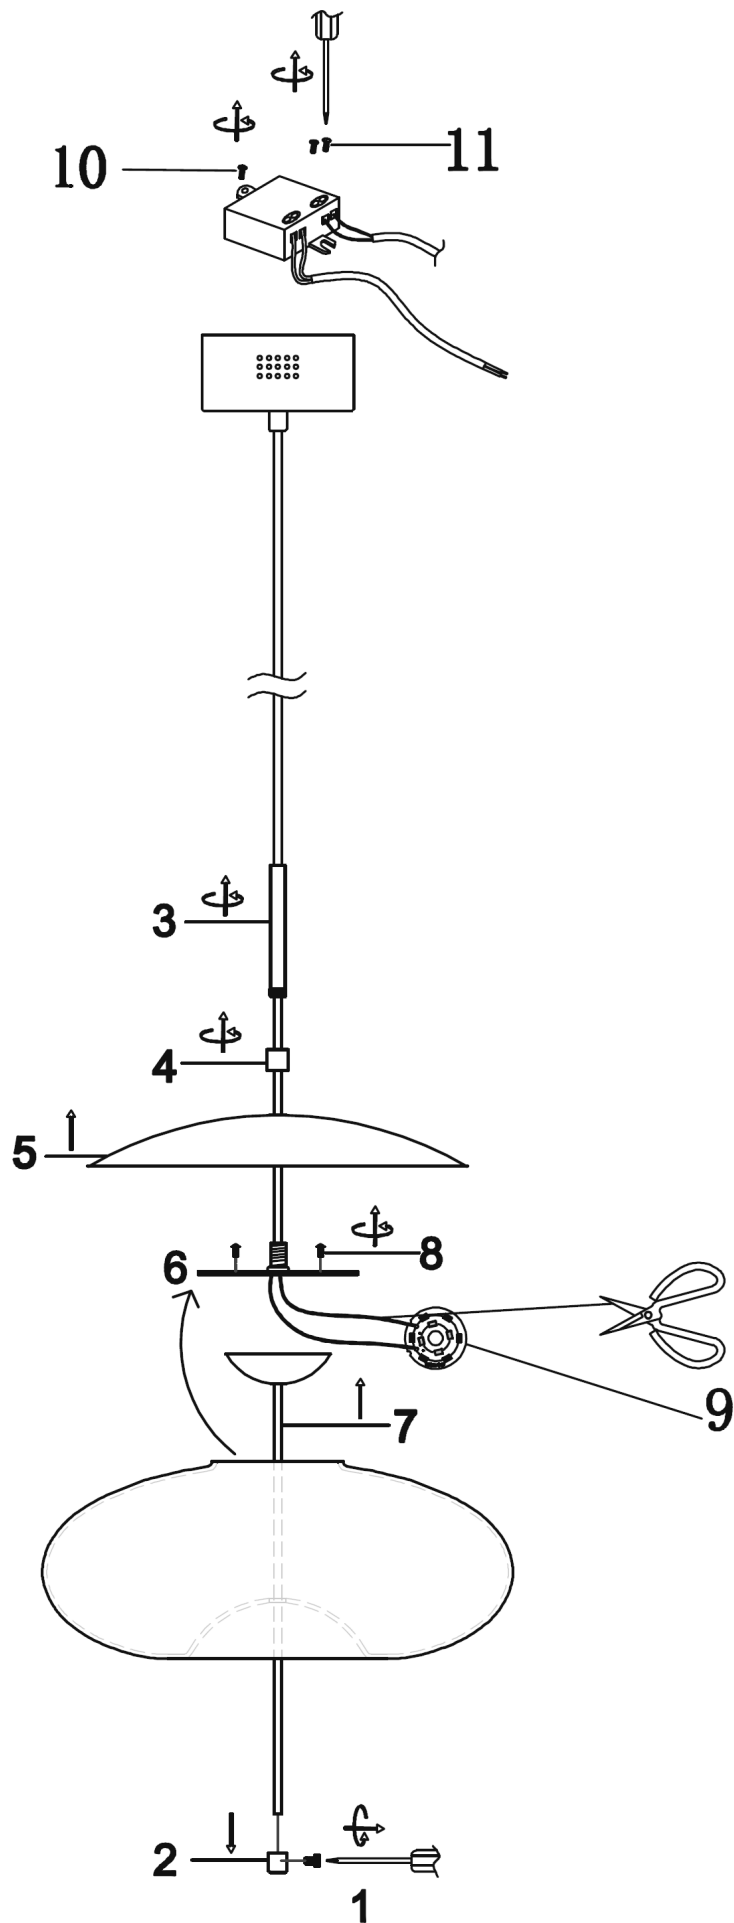

**MAINS SUPPLY**

LIVE - Possible colours : Red or Brown

⊕ EARTH - Un sleeved copper or (Green / Yellow)

NEUTRAL - Possible colours : Black or Blue

**LIGHT FITTING**

— LIVE

⊕ EARTH

— NEUTRAL

# HOW TO REMOVE LED CHIP AND DRIVER

ONCE REMOVED THIS FITTING MUST BE DISPOSED