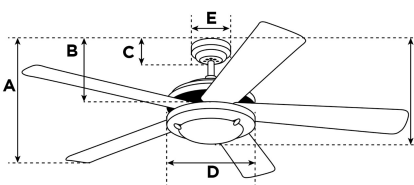

Item Number 7303940

Tristan Ceiling Fan

132 cm Matte Black Finish with Gold Accents Reversible
(Black/Cherry) Blades Opal Frosted Glass

Specifications

Size	132 cm
Blades.....	Reversible Plywood Blades (Black/Cherry)
Blade Pitch.....	12°
Approved Location.....	Indoor
Suggested Room Size.....	For rooms up to 20 m²
Down Rod.....	10 cm
Installation.....	Down Rod Only
Max. Ceiling Angle.....	N/A
Lead Wire.....	15 cm
Light Bulb Usage.....	Use (2) E14 Base Lamps, 40 Watt Maximum (not included)
Control	Remote Control Included
Motor Finish.....	Matte Black with Gold Accents
Motor Material	155mm x 16mm DC Motor
Reverse Airflow.....	Yes
Noise Level.....	41 db(A)
Capacitor	Single
Weight net/gross.....	5,8 / 6,8 kg
Box Dimensions.....	24 x 24,6 x 63,1 cm
EAN Code.....	4895105613332

Warranty

Ceiling fans backed by our extended Warranty have a 10 year motor warranty and a 2-year warranty on all other parts.

A. Top of Canopy to Bottom of Blades	29 cm
B. Top of Canopy to Bottom of Switch House	36,6 cm
C. Top of Canopy to Bottom of Canopy	5,4 cm
D. Width of Motor Housing.....	19,5 cm
E. Width of Canopy.....	15 cm
F. Top of Canopy to Bottom of Glass	36,6 cm