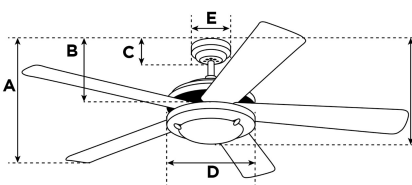

Item Number 7303840

Tristan Ceiling Fan

132 cm White Finish with Brushed Nickel Accents
 Reversible (White/Light Maple) Blades Opal Frosted Glass

Specifications

Size	132 cm
Blades.....	Reversible Plywood Blades (White/Light Maple)
Blade Pitch.....	12°
Approved Location.....	Indoor
Suggested Room Size.....	For rooms up to 20 m²
Down Rod.....	10 cm
Installation.....	Down Rod Only
Max. Ceiling Angle.....	N/A
Lead Wire.....	15 cm
Light Bulb Usage.....	Use (2) E14 Base Lamps, 40 Watt Maximum (not included)
Control	Remote Control Included
Motor Finish.....	White with Brushed Nickel Accents
Motor Material	Silicon Steel Motor 144mm x 10mm
Reverse Airflow.....	Yes
Noise Level.....	41 db(A)
Capacitor	Single
Weight net/gross.....	5,8 / 6,8 kg
Box Dimensions.....	24 x 24,5 x 63 cm
EAN Code.....	4895105613325

Reversible Light Maple
Finish Blades

Energy Information

Voltage (Hz).....	230V / 50Hz
Airflow Efficiency.....	3 m³/Min/W
Electricity Use (excludes lights)	49 Watt
Airflow.....	121 m³/Min
Max rpm	175
Electricity consumption/year..	13.5 kWh

Warranty

Ceiling fans backed by our extended Warranty have a 10 year motor warranty and a 2-year warranty on all other parts.

A. Top of Canopy to Bottom of Blades	29 cm
B. Top of Canopy to Bottom of Switch House	36,6 cm
C. Top of Canopy to Bottom of Canopy	5,4 cm
D. Width of Motor Housing.....	19,5 cm
E. Width of Canopy.....	15 cm
F. Top of Canopy to Bottom of Glass	36,6 cm