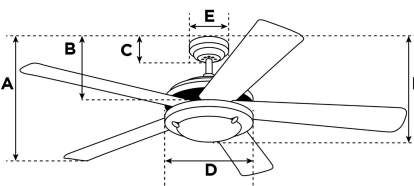

Item Number 7304140

Simone Ceiling Fan

122 cm Matte Black Finish with Matte Black Gold Accents
Black Blades Opal Frosted Glass

Specifications

Size	122 cm
Blades.....	Plywood Blades (Black)
Blade Pitch.....	11°
Approved Location.....	Indoor
Suggested Room Size.....	For rooms up to 20 m ²
Down Rod.....	10 cm
Installation.....	Down Rod Only
Max. Ceiling Angle.....	18°
Lead Wire.....	15 cm
Light Bulb Usage.....	Includes 16 Watt Integrated LED
Control	Remote/Wall Control Adaptable
Motor Finish.....	Matte Black with Gold Accents
Motor Material	Silicon Steel Motor 144mm x 10mm
Reverse Airflow.....	Yes
Noise Level.....	60 db(A)
Capacitor	Triple
Weight net/gross.....	6,7 / 7,9 kg
Box Dimensions.....	31 x 28,8 x 63,1 cm
EAN Code.....	4895105613356

Warranty

Ceiling fans backed by our extended Warranty have a 10 year motor warranty and a 2-year warranty on all other parts.

A. Top of Canopy to Bottom of Blades	33 cm
B. Top of Canopy to Bottom of Switch House	40,5 cm
C. Top of Canopy to Bottom of Canopy	5,7 cm
D. Width of Motor Housing.....	24 cm
E. Width of Canopy.....	13 cm
F. Top of Canopy to Bottom of Glass	44,5 cm