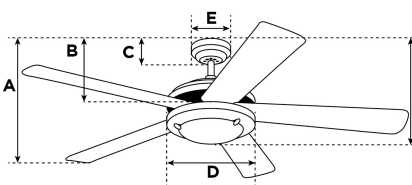

### Specifications

|                          |  |
|--------------------------|--|
| Size .....               | 132 cm   |
| Blades.....              | Plywood Blades<br>(Applewood)                              |
| Blade Pitch.....         | 12°  |
| Approved Location.....   | Indoor   |
| Suggested Room Size..... | For rooms up to 36 m <sup>2</sup>                          |
| Down Rod.....            | 10 cm  |
| Installation.....        | Down Rod Only  |
| Max. Ceiling Angle.....  | N/A  |
| Lead Wire.....           | 15 cm  |
| Light Bulb Usage.....    | Includes (1) R7s Base 80 Watt Double<br>Ended Halogen Lamp |
| Control .....            | Remote Control Included                                    |
| Motor Finish.....        | Dark Pewter  |
| Motor Material .....     | Silicon Steel Motor 153mm x 17mm                           |
| Reverse Airflow.....     | Yes  |
| Noise Level.....         | 50 db(A)   |
| Capacitor .....          | Dual   |
| Weight net/gross.....    | 7,6 / 8,5 kg   |
| Box Dimensions.....      | 22,5 x 32,5 x 59,5 cm                                      |
| EAN Code.....            | 4895105608291  |

### Warranty

Ceiling fans backed by our extended Warranty have a 10 year motor warranty and a 2-year warranty on all other parts.

|  |        |
|--|--------|
| A. Top of Canopy to Bottom of Blades .....       | 29 cm  |
| B. Top of Canopy to Bottom of Switch House ..... | N/A    |
| C. Top of Canopy to Bottom of Canopy .....       | 6,2 cm |
| D. Width of Motor Housing.....                   | 26 cm  |
| E. Width of Canopy.....                          | 13 cm  |
| F. Top of Canopy to Bottom of Glass .....        | 36 cm  |