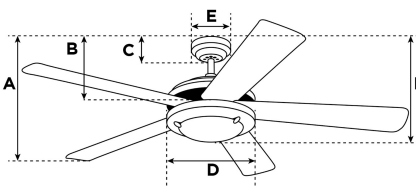

### Specifications

Size .....	132 cm
Blades.....	Plywood Blades (White)
Blade Pitch.....	12°
Approved Location.....	Indoor
Suggested Room Size.....	For rooms up to 36 m <sup>2</sup>
Down Rod.....	10 cm
Installation.....	Down Rod Only
Max. Ceiling Angle.....	N/A
Lead Wire.....	15 cm
Light Bulb Usage.....	Includes (1) R7s Base 80 Watt Double Ended Halogen Lamp
Control .....	Remote Control Included
Motor Finish.....	White
Motor Material .....	Silicon Steel Motor 153mm x 15mm
Reverse Airflow.....	Yes
Noise Level.....	50 db(A)
Capacitor .....	Dual
Weight net/gross.....	7,6 / 8,7 kg
Box Dimensions.....	22,3 x 32,5 x 59,5 cm
EAN Code.....	4895105608833

### Warranty

Ceiling fans backed by our extended Warranty have a 10 year motor warranty and a 2-year warranty on all other parts.

A. Top of Canopy to Bottom of Blades .....	29 cm
B. Top of Canopy to Bottom of Switch House .....	N/A
C. Top of Canopy to Bottom of Canopy .....	6,2 cm
D. Width of Motor Housing.....	26 cm
E. Width of Canopy.....	13 cm
F. Top of Canopy to Bottom of Glass .....	36 cm