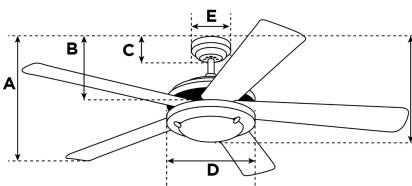

### Specifications

Size .....	132 cm
Blades.....	Reversible MDF Blades (Oak with Cane/Mahogany)
Blade Pitch.....	11°
Approved Location.....	Indoor
Suggested Room Size.....	For rooms up to 36 m²
Down Rod.....	10 cm
Installation.....	Dual Mount System
Max. Ceiling Angle.....	18°
Lead Wire.....	15 cm
Light Bulb Usage.....	Use (3) E14 Base Lamps, 60 Watt Maximum (not included)
Control .....	Remote/Wall Control Adaptable
Motor Finish.....	Polished Brass
Motor Material .....	Silicon Steel Motor 153mm x 15mm
Reverse Airflow.....	Yes
Noise Level.....	49 db(A)
Capacitor .....	Dual
Weight net/gross.....	6,5 / 7,5 kg
Box Dimensions.....	25 x 27,5 x 53 cm
EAN Code.....	4895105600547

### Warranty

Ceiling fans backed by our extended Warranty have a 10 year motor warranty and a 2-year warranty on all other parts.

A. Top of Canopy to Bottom of Blades .....	29 cm
B. Top of Canopy to Bottom of Switch House .....	38 cm
C. Top of Canopy to Bottom of Canopy .....	6,2 cm
D. Width of Motor Housing.....	28 cm
E. Width of Canopy.....	13 cm
F. Top of Canopy to Bottom of Glass .....	43 cm