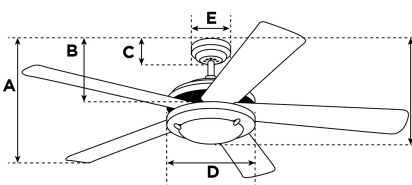

Item Number 7876440

Alloy Ceiling Fan

105 cm Gun Metal Finish Reversible Blades
(Black/Graphite) Opal Frosted Glass

Specifications

Size	105 cm
Blades.....	Reversible MDF Blades (Black/Graphite)
Blade Pitch.....	14°
Approved Location.....	Indoor
Suggested Room Size.....	For rooms up to 20 m ²
Down Rod.....	10 cm
Installation.....	Down Rod Only
Max. Ceiling Angle.....	18°
Lead Wire.....	15 cm
Light Bulb Usage.....	Includes (1) R7s Base 80 Watt Double Ended Halogen Lamp
Control	Remote/Wall Control Adaptable
Motor Finish.....	Gun Metal
Motor Material	Silicon Steel Motor 153mm x 12mm
Reverse Airflow.....	Yes
Noise Level.....	48 db(A)
Capacitor	Dual
Weight net/gross.....	5,5 / 6,2 kg
Box Dimensions.....	23 x 27,5 x 47,5 cm
EAN Code.....	4895105608055

Warranty

Ceiling fans backed by our extended Warranty have a 10 year motor warranty and a 2-year warranty on all other parts.

A. Top of Canopy to Bottom of Blades	18 cm
B. Top of Canopy to Bottom of Switch House	28 cm
C. Top of Canopy to Bottom of Canopy	6,2 cm
D. Width of Motor Housing.....	17 cm
E. Width of Canopy.....	13 cm
F. Top of Canopy to Bottom of Glass	30 cm