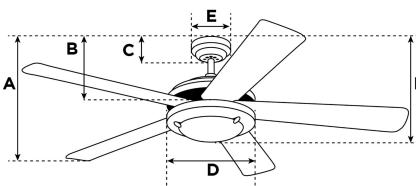

Item Number 7228940

Jet I Ceiling Fan

105 cm Brushed Nickel Finish Reversible Blades
(Wengue/Silver)

Specifications

Size	105 cm
Blades.....	Reversible MDF Blades (Wengue/Silver)
Blade Pitch.....	14°
Approved Location.....	Indoor
Suggested Room Size.....	For rooms up to 20 m²
Down Rod.....	10 cm
Installation.....	Down Rod Only
Max. Ceiling Angle.....	18°
Lead Wire.....	15 cm
Light Bulb Usage.....	N/A
Control	Remote/Wall Control Adaptable
Motor Finish.....	Brushed Nickel
Motor Material	Silicon Steel Motor 153mm x 12mm
Reverse Airflow.....	Yes
Noise Level.....	51 db(A)
Capacitor	Dual
Weight net/gross.....	4,3 / 5 kg
Box Dimensions.....	22,7 x 21 x 48 cm
EAN Code.....	4895105608024

Warranty

Ceiling fans backed by our extended Warranty have a 10 year motor warranty and a 2-year warranty on all other parts.

A. Top of Canopy to Bottom of Blades	22,5 cm
B. Top of Canopy to Bottom of Switch House	29 cm
C. Top of Canopy to Bottom of Canopy	6,2 cm
D. Width of Motor Housing.....	17 cm
E. Width of Canopy.....	13 cm
F. Top of Canopy to Bottom of Glass	N/A