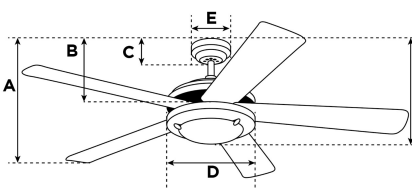

Item Number 7306140

Princess Euro Ceiling Fan

105 cm Brushed Gun Metal Finish Reversible Blades
(Black/Applewood) Spot Lights

Specifications

Size.....	105 cm
Blades.....	Reversible MDF Blades (Black/Applewood)
Blade Pitch.....	11°
Approved Location.....	Indoor
Suggested Room Size.....	For rooms up to 20 m ²
Down Rod.....	10 cm
Installation.....	Dual Mount System
Max. Ceiling Angle.....	18°
Lead Wire.....	15 cm
Light Bulb Usage.....	Use (3) GU10 Base Lamps, 50 Watt Maximum (not included)
Control	Remote/Wall Control Adaptable
Motor Finish.....	Brushed Gun Metal
Motor Material	Silicon Steel Motor 153mm x 10mm
Reverse Airflow.....	Yes
Noise Level.....	47 db(A)
Capacitor	Dual
Weight net/gross.....	4,7 / 5,3 kg
Box Dimensions.....	22,5 x 20 x 42,5 cm
EAN Code.....	4895105613509

Reversible Applewood
Finish Blades

Energy Information

Voltage (Hz).....	230V / 50Hz
Airflow Efficiency.....	2.2 m ³ /Min/W
Electricity Use (excludes lights)	43 Watt
Airflow.....	122 m ³ /Min
Max rpm	220
Electricity consumption/year..	14 kWh

Warranty

Ceiling fans backed by our extended Warranty have a 10 year motor warranty and a 2-year warranty on all other parts.

A. Top of Canopy to Bottom of Blades	27 cm
B. Top of Canopy to Bottom of Switch House	N/A
C. Top of Canopy to Bottom of Canopy	6,2 cm
D. Width of Motor Housing.....	17 cm
E. Width of Canopy.....	13 cm
F. Top of Canopy to Bottom of Glass	40 cm