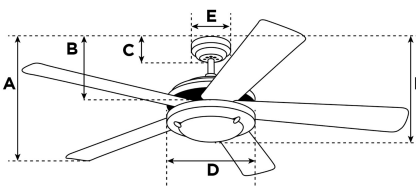

### Specifications

Size .....	105 cm
Blades.....	Reversible MDF Blades (White/White Washed Pine)
Blade Pitch.....	12°
Approved Location.....	Indoor
Suggested Room Size.....	For rooms up to 10 m <sup>2</sup>
Down Rod.....	10 cm
Installation.....	Down Rod Only
Max. Ceiling Angle.....	18°
Lead Wire.....	20 cm
Light Bulb Usage.....	Use (1) E27 Base Lamp, 60 Watt Maximum (not included)
Control .....	Remote/Wall Control Adaptable
Motor Finish.....	White
Motor Material .....	165 DC Motor
Reverse Airflow.....	Yes
Noise Level.....	48 db(A)
Capacitor .....	Triple
Weight net/gross.....	4,9 / 5,7 kg
Box Dimensions.....	24 x 26,5 x 49 cm
EAN Code.....	4895105613363

### Warranty

Ceiling fans backed by our extended Warranty have a 10 year motor warranty and a 2-year warranty on all other parts.

A. Top of Canopy to Bottom of Blades .....	24 cm
B. Top of Canopy to Bottom of Switch House .....	31 cm
C. Top of Canopy to Bottom of Canopy .....	6,5 cm
D. Width of Motor Housing.....	17,5 cm
E. Width of Canopy.....	13 cm
F. Top of Canopy to Bottom of Glass .....	36,5 cm