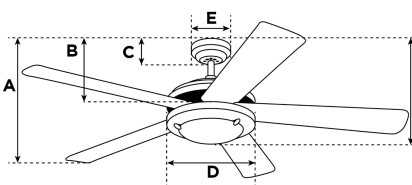

### Specifications

Size .....	105 cm
Blades.....	Plastic Blades (Translucent)
Blade Pitch.....	12°
Approved Location.....	Indoor
Suggested Room Size.....	For rooms up to 10 m <sup>2</sup>
Down Rod.....	10 cm
Installation.....	Down Rod Only
Max. Ceiling Angle.....	N/A
Lead Wire.....	20 cm
Light Bulb Usage.....	Includes 36 Watt Integrated LED
Control .....	Remote Control Included
Motor Finish.....	White
Motor Material .....	Cold Rolled Steel Motor 153mm x 12mm
Reverse Airflow.....	No
Noise Level.....	42 db(A)
Capacitor .....	Single
Weight net/gross.....	8,5 / 11 kg
Box Dimensions.....	37 x 55,3 x 55,3 cm
EAN Code.....	4895105613318

### Warranty

Ceiling fans backed by our extended Warranty have a 10 year motor warranty and a 2-year warranty on all other parts.

A. Top of Canopy to Bottom of Blades .....	32 cm
B. Top of Canopy to Bottom of Switch House .....	45 cm
C. Top of Canopy to Bottom of Canopy .....	5,8 cm
D. Width of Motor Housing.....	25 cm
E. Width of Canopy.....	15 cm
F. Top of Canopy to Bottom of Glass .....	50,5 cm