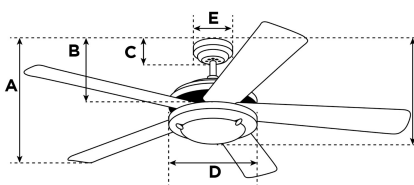

Item Number 7871040

Portland Ambiance Ceiling Fan

90 cm White Finish Reversible Blades (White/Beech)
Opal Frosted Glass

Specifications

| | |
|--------------------------|--|
| Size | 90 cm |
| Blades..... | Reversible MDF Blades (White/Beech) |
| Blade Pitch..... | 12° |
| Approved Location..... | Indoor |
| Suggested Room Size..... | For rooms up to 10 m ² |
| Down Rod..... | 10 cm |
| Installation..... | Down Rod Only |
| Max. Ceiling Angle..... | 18° |
| Lead Wire..... | 15 cm |
| Light Bulb Usage..... | Use (1) E27 Base Lamp, 60 Watt Maximum (not included) |
| Control | Remote/Wall Control Adaptable |
| Motor Finish..... | White |
| Motor Material | Silicon Steel Motor 153mm x 10mm |
| Reverse Airflow..... | Yes |
| Noise Level..... | 45 db(A) |
| Capacitor | Dual |
| Weight net/gross..... | 3,9 / 4,3 kg |
| Box Dimensions..... | 22 x 20 x 42,5 cm |
| EAN Code..... | 4895105610683 |

Reversible Beech
Finish Blades

Energy Information

| | |
|---|---------------------------|
| Voltage (Hz)..... | 230V / 50Hz |
| Airflow Efficiency..... | 2.6 m ³ /Min/W |
| Electricity Use (excludes lights) | 35 Watt |
| Airflow..... | 96 m ³ /Min |
| Max rpm | 250 |
| Electricity consumption/year.. | 11.6 kWh |

Warranty

Ceiling fans backed by our extended Warranty have a 10 year motor warranty and a 2-year warranty on all other parts.

| | |
|--|-------|
| A. Top of Canopy to Bottom of Blades | 21 cm |
| B. Top of Canopy to Bottom of Switch House | 30 cm |
| C. Top of Canopy to Bottom of Canopy | 6 cm |
| D. Width of Motor Housing..... | 15 cm |
| E. Width of Canopy..... | 13 cm |
| F. Top of Canopy to Bottom of Glass | 42 cm |