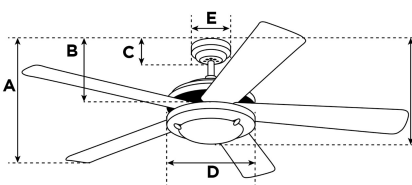

Item Number 7876340

Wengue Ceiling Fan

76 cm Chrome Finish Reversible Blades (Wengue/Beech)
Opal Frosted Glass

Specifications

Size.....	76 cm
Blades.....	Reversible MDF Blades (Wengue/Beech)
Blade Pitch.....	18°
Approved Location.....	Indoor
Suggested Room Size.....	For rooms up to 10 m ²
Down Rod.....	10 cm
Installation.....	Down Rod Only
Max. Ceiling Angle.....	18°
Lead Wire.....	15 cm
Light Bulb Usage.....	Includes (1) R7s Base 80 Watt Double Ended Halogen Lamp
Control	Remote/Wall Control Adaptable
Motor Finish.....	Chrome
Motor Material	Silicon Steel Motor 153mm x 10mm
Reverse Airflow.....	Yes
Noise Level.....	47 db(A)
Capacitor	Dual
Weight net/gross.....	4,7 / 5,4 kg
Box Dimensions.....	28,5 x 27,5 x 37,5 cm
EAN Code.....	4895105608048

Reversible Beech
Finish Blades

Energy Information

Voltage (Hz).....	230V / 50Hz
Airflow Efficiency.....	2.02 m ³ /Min/W
Electricity Use (excludes lights)	40 Watt
Airflow.....	79 m ³ /Min
Max rpm	280
Electricity consumption/year..	12.51 kWh

Warranty

Ceiling fans backed by our extended Warranty have a 10 year motor warranty and a 2-year warranty on all other parts.

A. Top of Canopy to Bottom of Blades	23 cm
B. Top of Canopy to Bottom of Switch House	26 cm
C. Top of Canopy to Bottom of Canopy	6,2 cm
D. Width of Motor Housing.....	17 cm
E. Width of Canopy.....	13 cm
F. Top of Canopy to Bottom of Glass	31 cm