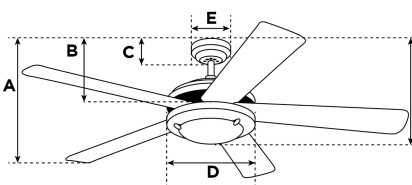

Item Number 7250140

Industrial Ceiling Fan

142 cm Silver Finish Silver Steel Blades

Specifications

Size	142 cm
Blades.....	Steel Blades (Silver)
Blade Pitch.....	8°
Approved Location.....	Indoor
Suggested Room Size.....	For rooms up to 36 m ²
Down Rod.....	30 cm
Installation.....	Down Rod Only
Max. Ceiling Angle.....	18°
Lead Wire.....	38 cm
Light Bulb Usage.....	N/A
Control	Wall Control Included
Motor Finish.....	Silver
Motor Material	Silicon Steel Motor 172mm x 12mm
Reverse Airflow.....	Yes
Noise Level.....	59 db(A)
Capacitor	Dual
Weight net/gross.....	5,7 / 6,6 kg
Box Dimensions.....	22 x 23 x 64,5 cm
EAN Code.....	4895105607966

Warranty

Ceiling fans backed by our extended Warranty have a 10 year motor warranty and a 2-year warranty on all other parts.

A. Top of Canopy to Bottom of Blades	44 cm
B. Top of Canopy to Bottom of Switch House	39,4 cm
C. Top of Canopy to Bottom of Canopy	6,2 cm
D. Width of Motor Housing.....	19,8 cm
E. Width of Canopy.....	13 cm
F. Top of Canopy to Bottom of Glass	49 cm