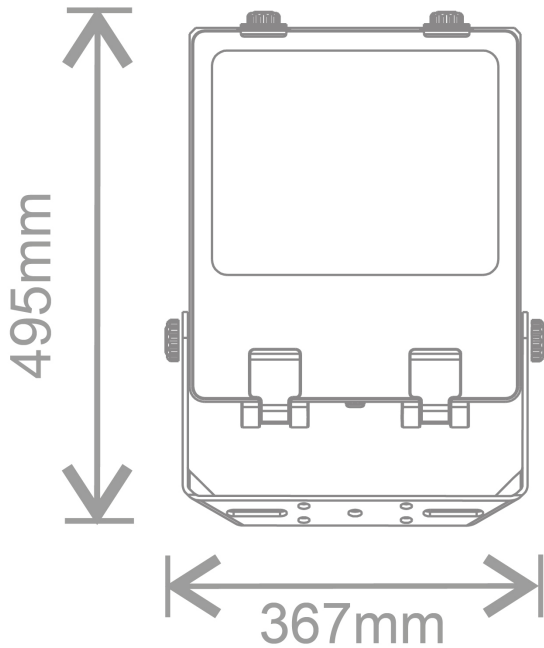

Technical Drawings

KFLD80-150Q666