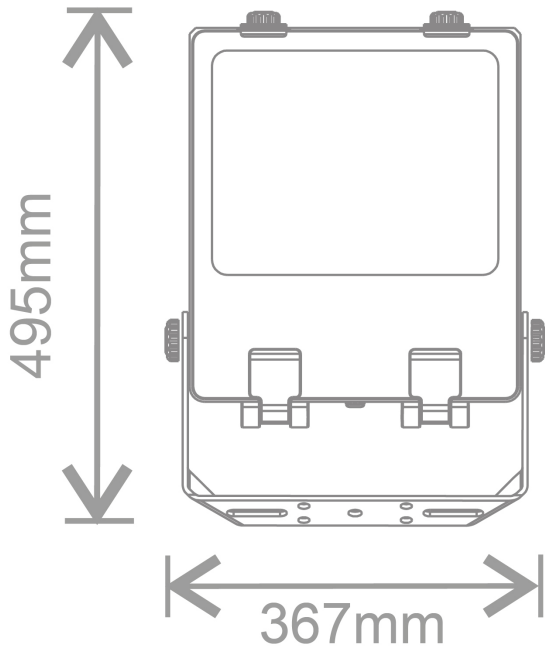

Technical Drawings

KFLD80-150Q666