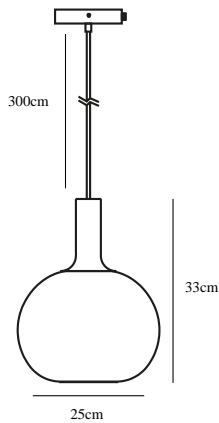

ALTON 25 | PENDANT | BLACK

47313047

nordlux®

Voltage (V): 230 Volt
IP degree: IP20
Maximum bulb wattage (W): 60W
Class (Class 1, Class 2, Class 3):
Class 1 (Earth contact)
Bulb base: E27
Dimmerable: Yes with compatible
bulb

Color: Black
Height (cm): 33
Shade Diameter (cm): 25
EAN: 5701581452688
TUN: 2042267
Item Number: 47313047

Pcs Per Master Carton: 3
Sales Box Height (cm): 31
Sales Box Width(cm): 27
Sales Box Depth (cm): 27
Sales Box Volume m³ : 0.0226
Product net weight (kg): 1.43

Primary material: Glass
Secondary material: Metal
Color of the Glass: Smoked
Color of the cable: Black
Length of the cable (cm): 300
Surface material of the cable:
Textile
Is the cable replaceable: False

• Contemporary art deco style • Mouth blown glass and exclusive details

In smoked glass, Alton creates a beautiful coherence between the black top, and the sweeping round shape, which makes the series extremely elegant. The smoke-coloured glass and the delicate shapes add a soft and warm glow to the light, resulting in pleasant lighting. Glass is a major trend in decor, and the combination of glass and the matte black metal gives Alton an elegant appearance.