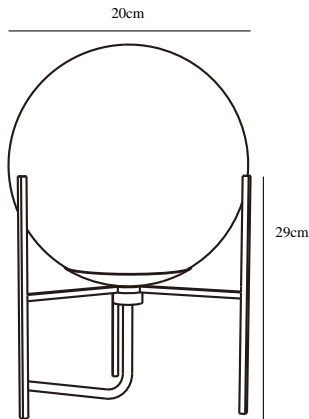

ALTON 20 | TABLE LAMP | BRASS

47645001

nordlux®

Voltage (V): 230 Volt
IP degree: IP20
Maximum bulb wattage (W): 15W
Class (Class 1, Class 2, Class 3):
Class 2 (Double isolated)
Bulb base: E14
Dimmerable: Yes with compatible
bulb
Switch placement: On the cable

Color: Brass
Height (cm): 29
Shade Diameter (cm): 20
EAN: 5701581416987
TUN: 1975427
Item Number: 47645001

Pcs Per Master Carton: 3
Sales Box Height (cm): 22
Sales Box Width(cm): 22
Sales Box Depth (cm): 39
Sales Box Volume m³ : 0.0189
Product net weight (kg): 0.95

Primary material: Glass
Secondary material: Metal
Color of the Glass: Opal white
Color of the cable: White
Length of the cable (cm): 150
Surface material of the cable:
Textile
Is the cable replaceable: False