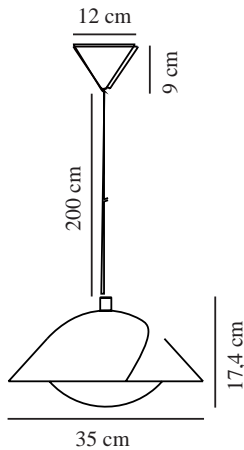

# FREYA 35 | PENDANT | DUSTY GREEN

2213083023

nordlux®

Voltage (V): 220-240 Volt  
IP degree: IP20  
Maximum bulb wattage (W): 40W  
Class (Class 1, Class 2, Class 3):  
Class 2 (Double isolated)  
Socket type: E27  
Parallel connection: False

Primary material: Metal  
Colour of the cable: Black  
Length of the cable (cm): 200  
Surface material of the cable:  
Plastic  
Is the cable replaceable: False  
Colour: Dusty green

Height (cm): 17  
Width (cm): 35  
Shade Diameter (cm): 35  
Lenght (cm): 35

EAN: 5704924011764  
TUN: 2276986  
Item Number: 2213083023  
Pcs Per Master Carton: 3

Sales Box Height (cm): 37  
Sales Box Width(cm): 37  
Sales Box Depth (cm): 23.5  
Sales Box Volume m³ : 0.0322  
Product net weight (kg): 1.06