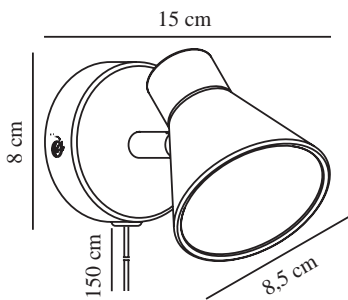

EIK | WALL LIGHT | WHITE

45761001

nordlux®

Voltage (V): 220-240 Volt
IP degree: IP20
Maximum bulb wattage (W): 35W
Class (Class 1, Class 2, Class 3):
Class 2 (Double isolated)
Socket type: GU10
Dimmerable: Yes with compatible
bulb
Switch placement: On the cable
Parallel connection: False

Primary material: Metal
Colour of the cable: White
Length of the cable (cm): 200
Surface material of the cable:
Plastic
Is the cable replaceable: True

Colour: White
Height (cm): 11
Width (cm): 15
Shade Diameter (cm): 8.5
Outdoor base dimension (cm): 8
Length (cm): 15
Projection (cm): 15
Tilt Angle (°): 90
Turning Angle (°): 320

EAN: 5701581369481
TUN: 1902422
Item Number: 45761001

Pcs Per Master Carton: 3
Sales Box Height (cm): 13.5
Sales Box Width(cm): 12.5
Sales Box Depth (cm): 10
Sales Box Volume m³ : 0.0017
Product net weight (kg): 0.35