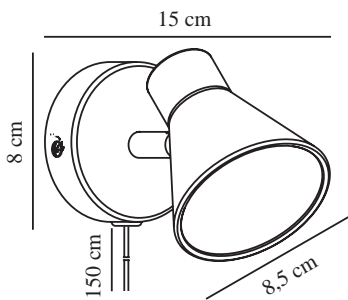

# EIK | WALL LIGHT | BLACK

45761003

nordlux®

Voltage (V): 220-240 Volt  
IP degree: IP20  
Maximum bulb wattage (W): 35W  
Class (Class 1, Class 2, Class 3):  
Class 2 (Double isolated)  
Socket type: GU10  
Switch placement: On the cable  
Parallel connection: False

Primary material: Metal  
Colour of the cable: Black  
Length of the cable (cm): 150  
Surface material of the cable:  
Plastic  
Is the cable replaceable: True  
Colour: Black

Height (cm): 11  
Width (cm): 15  
Shade Diameter (cm): 8.5  
Outdoor base dimension (cm): 8  
Length (cm): 15  
Tilt Angle (°): 90  
Turning Angle (°): 320

EAN: 5704924011474  
TUN: 2276954  
Item Number: 45761003  
Pcs Per Master Carton: 3

Sales Box Height (cm): 13.5  
Sales Box Width(cm): 12.5  
Sales Box Depth (cm): 10  
Sales Box Volume m<sup>3</sup>: 0.0017  
Product net weight (kg): 0.35

- Contemporary and simple style
- Tilting and turnable shade
- Can be used on both wall and ceiling

Eik has a simple, contemporary style that will fit into most interior designs. The lamp has an adjustable lamp head for a directional light - and can be mounted on both wall and ceiling.