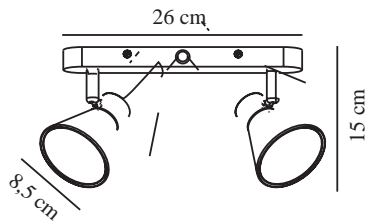

EIK 2 | SPOT LIGHT | GREY

45770110

nordlux®

Voltage (V): 220-240 Volt
IP degree: IP20
Maximum bulb wattage (W):
2X35W
Class (Class 1, Class 2, Class 3):
Class 1 (Earth contact)
Socket type: GU10
Dimmerable: Yes with compatible
bulb
Parallel connection: False

Primary material: Metal
Is the cable replaceable: False
Colour: Grey

Height (cm): 15
Width (cm): 28.5
Shade Diameter (cm): 8.5
Length (cm): 28.5
Projection (cm): 15
Tilt Angle (°): 320
Turning Angle (°): 90

EAN: 5701581369788
TUN: 1902469
Item Number: 45770110
Pcs Per Master Carton: 3

Sales Box Height (cm): 27.5
Sales Box Width(cm): 14
Sales Box Depth (cm): 10
Sales Box Volume m³ : 0.0038
Product net weight (kg): 0.49

- Contemporary and simple style
- Tilting and turning shade
- Can be used on both wall and ceiling

Discreet and practical spotlight fixture with two spotlights in grey. This spotlight can be placed in different locations in the home and create focus or cosiness depending on how it is placed.