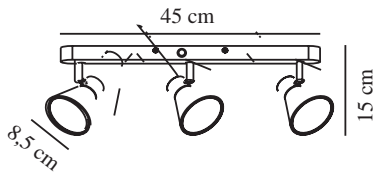

EIK 3 | SPOT LIGHT | WHITE

45780101

nordlux®

Voltage (V): 220-240 Volt
IP degree: IP20
Maximum bulb wattage (W):
3X35W
Class (Class 1, Class 2, Class 3):
Class 1 (Earth contact)
Socket type: GU10
Dimmerable: Yes with compatible
bulb
Parallel connection: False

Primary material: Metal
Is the cable replaceable: True
Colour: White

Height (cm): 15
Width (cm): 45
Shade Diameter (cm): 8.5
Length (cm): 45
Projection (cm): 15
Tilt Angle (°): 320
Turning Angle (°): 90

EAN: 5701581369887
TUN: 1902473
Item Number: 45780101
Pcs Per Master Carton: 3

Sales Box Height (cm): 47
Sales Box Width(cm): 13.5
Sales Box Depth (cm): 10
Sales Box Volume m³ : 0.0063
Product net weight (kg): 0.7