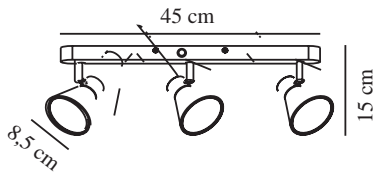

EIK 3 | SPOT LIGHT | GREY

45780110

nordlux®

Voltage (V): 220-240 Volt

IP degree: IP20

Maximum bulb wattage (W):
3X35W

Class (Class 1, Class 2, Class 3):

Class 1 (Earth contact)

Socket type: GU10

Dimmerable: Yes with compatible
bulb

Parallel connection: False

Primary material: Metal

Is the cable replaceable: True

Colour: Grey

Height (cm): 15

Width (cm): 45

Shade Diameter (cm): 8.5

Length (cm): 45

Projection (cm): 15

Tilt Angle (°): 320

Turning Angle (°): 90

EAN: 5701581369986

TUN: 1902477

Item Number: 45780110

Pcs Per Master Carton: 3

Sales Box Height (cm): 47

Sales Box Width(cm): 13.5

Sales Box Depth (cm): 10

Sales Box Volume m³ : 0.0063

Product net weight (kg): 0.7

- Contemporary and simple style
- Tilting and turning shade
- Can be used on both wall and ceiling

Discreet and practical spotlight fixture with three spotlights in grey. This spotlight can be placed in different locations in the home and create focus or cosiness depending on how it is placed.