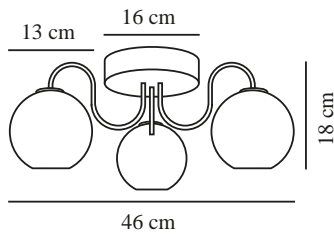

FRANCA | CEILING LIGHT | BRASS

2312506035

nordlux®

Voltage (V): 220-240 Volt
IP degree: IP20
Maximum bulb wattage (W):
3x40W
Class (Class 1, Class 2, Class 3):
Class 2 (Double isolated)
Socket type: E14
Parallel connection: False

Primary material: Metal
Secondary material: Glass
Colour: Brass

Height (cm): 18
Width (cm): 46.2
Shade Diameter (cm): 13
Outdoor base dimension (cm): 16
Lenght (cm): 46.2
Mount directly into insulation:
False

EAN: 5704924015908
TUN: 2326288
Item Number: 2312506035
Pcs Per Master Carton: 3

Sales Box Height (cm): 21
Sales Box Width(cm): 30
Sales Box Depth (cm): 40
Sales Box Volume m³ : 0.0252
Product net weight (kg): 1.15

- A classic vintage design • Beautiful glossy glass paired with shiny brass
- A reinterpretation of the classic chandelier • Provides a soft, diffused light

The Franca series has an exclusive and elegant design with beautiful glossy glass and shiny brass. The ceiling light draws inspiration from the classic chandelier and incorporates vintage details with a modern twist. The white glass domes create a soft and diffused light.

The glass in this lamp is mouth-blown and has been individually hand crafted. Due to this unique process, air bubbles may appear in the glass and the thickness of the glass can also vary. This gives the glass its character and vivid appearance.