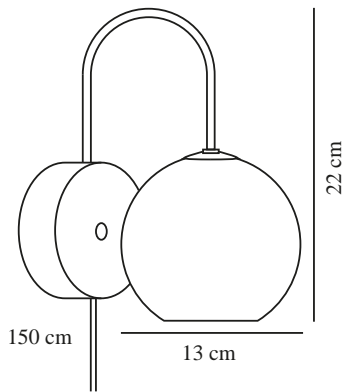

FRANCA | WALL LIGHT | BRASS

2312561035

nordlux®

Voltage (V): 220-240 Volt
IP degree: IP20
Maximum bulb wattage (W): 40W
Class (Class 1, Class 2, Class 3):
Class 2 (Double isolated)
Socket type: E14
Switch placement: On the base
Parallel connection: False

Primary material: Metal
Secondary material: Glass
Colour of the cable: White
Length of the cable (cm): 150
Surface material of the cable:
Textile
Is the cable replaceable: True
Colour: Brass

Height (cm): 22
Width (cm): 13
Shade Diameter (cm): 13
Outdoor base dimension (cm): 10
Length (cm): 13
Mount directly into insulation:
False

EAN: 5704924015915
TUN: 2326308
Item Number: 2312561035

Pcs Per Master Carton: 3
Sales Box Height (cm): 31
Sales Box Width(cm): 17
Sales Box Depth (cm): 17
Sales Box Volume m³ : 0.009
Product net weight (kg): 0.48