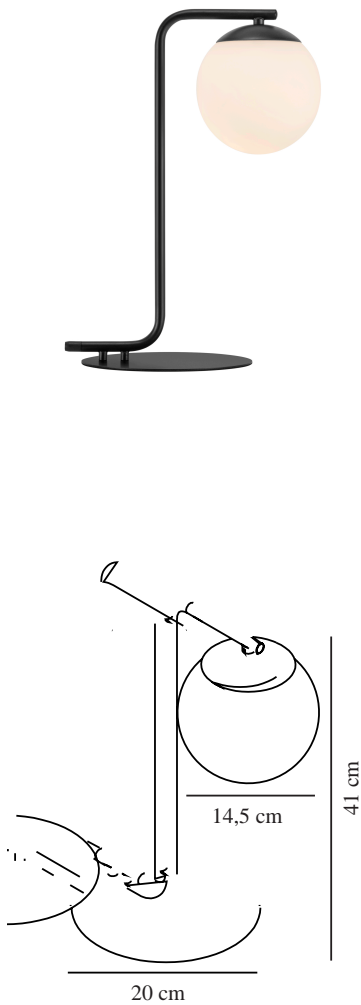

# GRANT | TABLE LAMP | BLACK

46635003

nordlux®

Voltage (V): 230 Volt  
IP degree: IP20  
Maximum bulb wattage (W): 40W  
Class (Class 1, Class 2, Class 3):  
Class 2 (Double isolated)  
Socket type: E14  
Dimmerable: Yes with compatible  
bulb  
Switch placement: On the cable

Colour: Black  
Height (cm): 41  
Shade Diameter (cm): 14.5  
Outdoor base dimension (cm): 20  
EAN: 5701581407886  
TUN: 1975331  
Item Number: 46635003

Pcs Per Master Carton: 3  
Sales Box Height (cm): 42  
Sales Box Width(cm): 21  
Sales Box Depth (cm): 31  
Sales Box Volume m<sup>3</sup> : 0.0273  
Product net weight (kg): 1.06

Primary material: Glass  
Secondary material: Metal  
Colour of the glass: Opal white  
Colour of the cable: Black  
Length of the cable (cm): 180  
Surface material of the cable:  
Plastic  
Is the cable replaceable: False

- Glamorous modern style • Matte white opal mouth blown glass
- Provides a soft, diffused light

Grant balances simplicity and elegance in the best way imaginable. The extremely beautiful luminous glass dome is enclosed within its frame, creating a complete and decorative whole. At the same time, Grant contributes to one of today's design trends with the use of brass and opal-white glass.