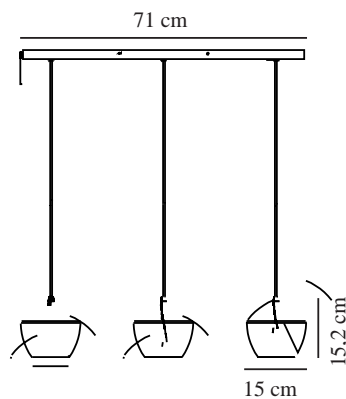

ORBIFORM 3-SPOT | PENDANT | BRASS

2010693047

nordlux®

Voltage (V): 230 Volt
IP degree: IP20
Maximum bulb wattage (W):
3x25W
Class (Class 1, Class 2, Class 3):
Class 2 (Double isolated)
Socket type: E14

Primary material: Glass
Secondary material: Metal
Colour of the glass: Smoked
Colour of the cable: Black
Length of the cable (cm): 200
Surface material of the cable:
Textile
Is the cable replaceable: False
Colour: Brass

Height (cm): 15.2
Width (cm): 15
Shade Diameter (cm): 15
Length (cm): 71

EAN: 5704924001543
TUN: 2100575
Item Number: 2010693047
Pcs Per Master Carton: 3

Sales Box Height (cm): 71
Sales Box Width(cm): 16.5
Sales Box Depth (cm): 21
Sales Box Volume m³ : 0.0246
Product net weight (kg): 2.8