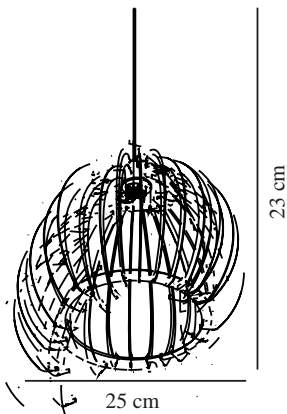

CHINO 25 | PENDANT | NATURE

84823014

nordlux®

Voltage (V): 230 Volt

IP degree: IP20

Maximum bulb wattage (W): 60W

Class (Class 1, Class 2, Class 3):

Class 2 (Double isolated)

Socket type: E27

Dimmerable: Yes with compatible bulb

Colour: Nature

Height (cm): 23

Shade Diameter (cm): 25

EAN: 5701581346284

TUN: 1850667

Item Number: 84823014

Pcs Per Master Carton: 3

Sales Box Height (cm): 9

Sales Box Width (cm): 22

Sales Box Depth (cm): 22

Sales Box Volume m³ : 0.0044

Product net weight (kg): 0.27

Primary material: Wood

Colour of the cable: Black

Length of the cable (cm): 250

Surface material of the cable:

Plastic

Is the cable replaceable: False

- Nature style • Wooden structure creates beautiful shadow play • Create your own design expression with a decorative bulb
- Experience the wooden structure of the beautiful poplar veneer • Knock-down packing for